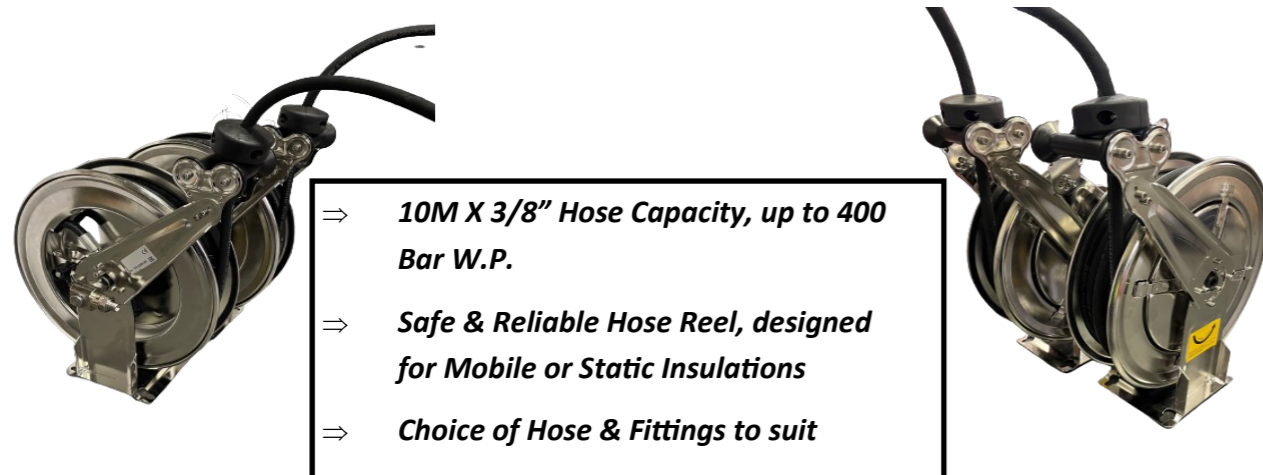

## Pro-Series Hose Reels

- ⇒ Supplied ready fitted with 15m of 1/2" re-enforced PVC braided hose or 3/8" 20mt hose.
- ⇒ Heavy duty for use with compressed air or cold water.
- ⇒ Supplied with pivoting wall bracket.

## Stainless Steel Hose Reels

- ⇒ 10M X 3/8" Hose Capacity, up to 400 Bar W.P.
- ⇒ Safe & Reliable Hose Reel, designed for Mobile or Static Insulations
- ⇒ Choice of Hose & Fittings to suit

## Oil Delivery Hose

- ⇒ For hose reels on road tankers for metered delivery of household & automotive fuel.
- ⇒ 32 to 50mm ID with a temp range -30 to +55°C
- ⇒ Working Pressure 16 Bar

## Composite Hose

- ⇒ Dantec Composite Hose, available in 2 grades DAN3 (light) 10 bar & DAN7 (standard) 14 bar.
- ⇒ Tough high strength oil transfer hose with galvanised steel outer wire.